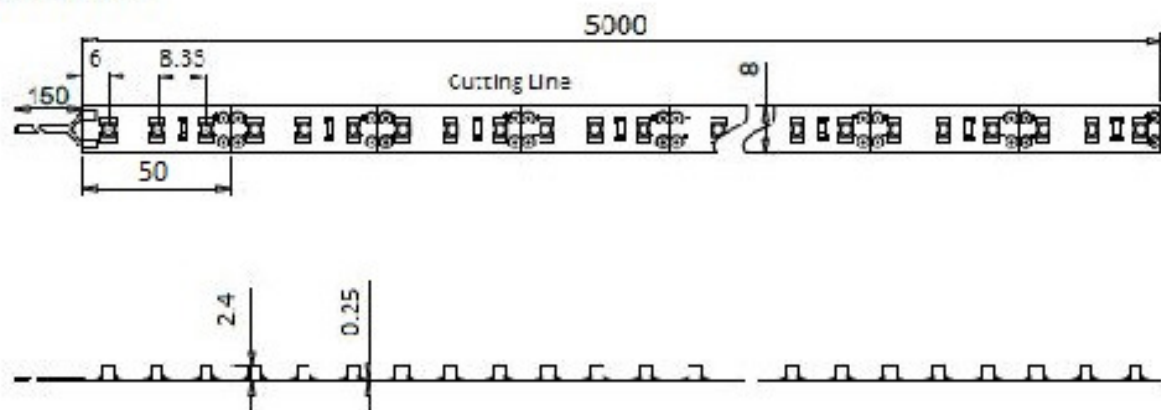

SUPERFLEX LED STRIP

Unit:mm

Creative Lighting Concepts

Mobile - +61 413 378 214

Office - +61 7 5455 4127

E - info@creativelightingconcepts.com.au

Web - www.creativelightingconcepts.com.au