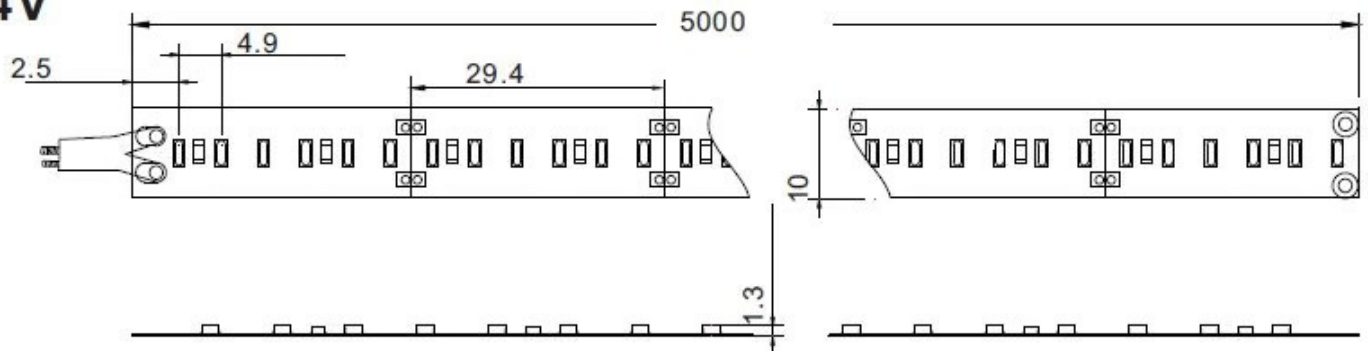

ULTIMATEFLEX LED STRIP

24V

Creative Lighting Concepts

Mobile - +61 413 378 214

Office - +61 7 5455 4127

E - info@creativelightingconcepts.com.au

Web - www.creativelightingconcepts.com.au