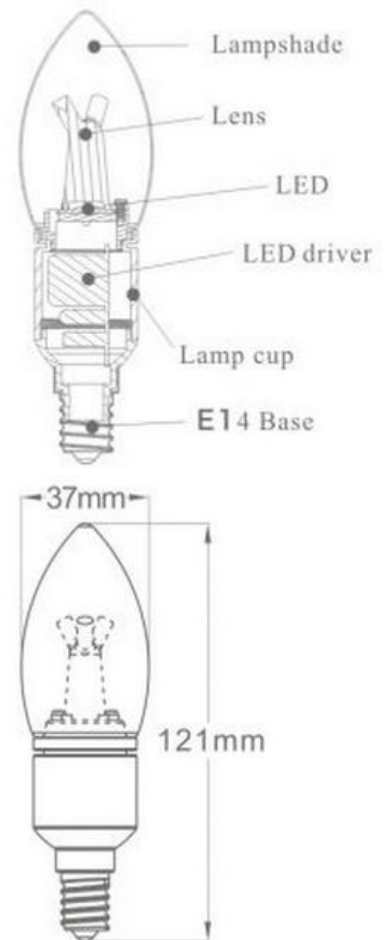

B37 5W CLEAR LED CANDLE BULB

Description

A high performance LED bulb with the classic glass look.

Features

- 5W Power Consumption
- 300 Lumens Light Output
- 330 Deg Beam
- Typical CRI 85
- Smooth Dimming
- Strict Binning Control Provides Constant LED Colour & Quality
- 2 Year Warranty
- No UV Radiation

Creative Lighting Concepts

Mobile - +61 413 378 214

Office - +61 7 5455 4127

E - info@creativelightingconcepts.com.au

Web - www.creativelightingconcepts.com.au

B37 5W CLEAR LED CANDLE BULB

Specifications

Colours Temps	2700K	5500K
Lumens	300	350
Typical CRI	85	
Lamp Base	B22/E27/E14	
Dimming	Leading Edge/Trailing Edge/Triac Dimmers	
Beam Angle	330°	
Voltage	220 - 240V AC	
Current	80mA	
Power	5W	
Power Factor	0.92	
Life	30,000 hrs	
Weight	65g	